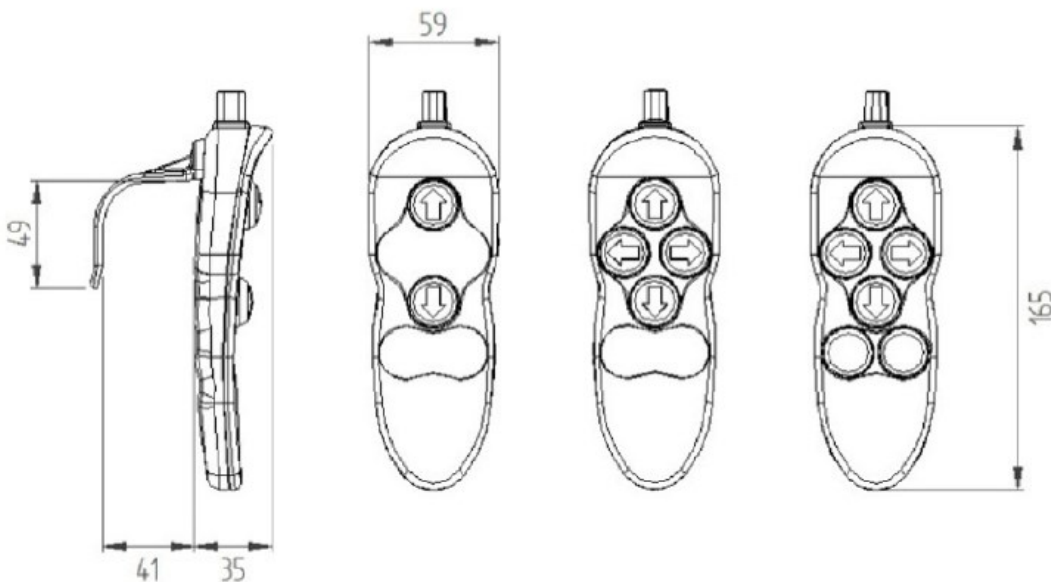

6451-0008 - 6 Way Air Hand Control

- 6451 6 button pneumatic hand control - mounting hook fitted.
- Grey UP arrow, Grey DOWN arrow bellows
- Blue LEFT arrow & Yellow RIGHT arrow bellows
- Plain Black bellow bottom left, Plain White bellow bottom right
- Supplied with curly coil 6 way tubing, Collar & brass connectors fitted
- Panel mount kit supplied
- Operating Temperature: - 5°C to +40°C.

Images & Reference Dimensions

Specifications

Electrical rating	N/A
Contact Configuration	N/A
Degree of protection	N/A
Operating temperature	-5°C to +40°C
Body Material	Thermoplastic
Connection method	1.5mm I/D tube for use with air switches with 2mm spout
Weight	Approx.: 0.2kg